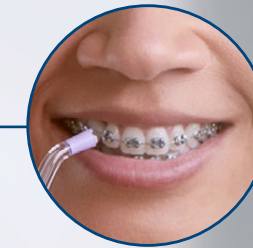

3 ↑

3 intensities

2 :=

Two flossing modes: Clean and Deep Clean¹

Quad Stream cross-shaped nozzle creates four wide streams for a thorough clean between teeth and along the gumline

Pulse Wave technology creates brief pauses in the cleaning pulsations to prompt you to glide the nozzle to the next space

Extra-large reservoir for longer cleaning sessions between refilling

99.9% Removes up to 99.9% of plaque in treated areas²

¹ Features vary by model

² In an in-vitro study, actual in-mouth results may vary