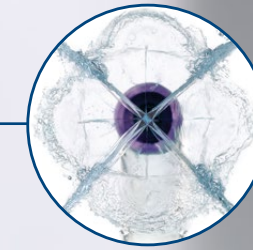

A new level of clean

Covers up to 9x the area¹ of a single jet irrigator

99.9%

Removes up to 99.9% of plaque in treated areas²

150%

Up to 150% more effective than floss in improving gum health³

¹ Vs leading competitor, in an in-vitro study, results may vary
² In an in-vitro study, actual in-mouth results may vary
³ Between teeth, after two weeks, in patients with moderate to severe gingivitis, when used with the Quad Stream nozzle on high setting with a manual toothbrush vs. using a manual toothbrush with string floss

www.philips.com

7510870

Philips Sonicare Cordless Power Flosser

The easy way to clean in between

Sleek ergonomic design and 360-degree rotating nozzle allow for easy maneuverability in the mouth

Compact size for convenient storage even on small countertops

3 ↑

3 intensities

2 :=

Two flossing modes: Clean and Deep Clean¹

Quad Stream cross-shaped nozzle creates four wide streams for a thorough clean between teeth and along the gumline

Pulse Wave technology creates brief pauses in the cleaning pulsations to prompt you to glide the nozzle to the next space

Extra-large reservoir for longer cleaning sessions between refilling

99.9% Removes up to 99.9% of plaque in treated areas²

¹ Features vary by model

² In an in-vitro study, actual in-mouth results may vary